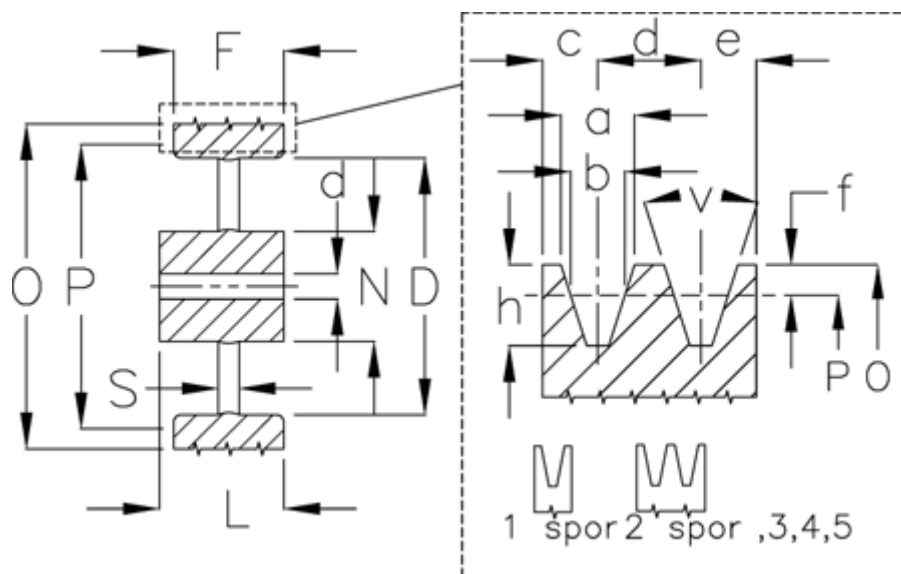

Article number: 60410140002

Description: V-belt pulley, no bore B 400/2

Measures

D	= 358	S	= 18
d	= 20	Type	= B
F	= 44.0		
L	= 60		
N	= 88		
Number of ribs	= 2		
O	= 407.0		
P	= 400		